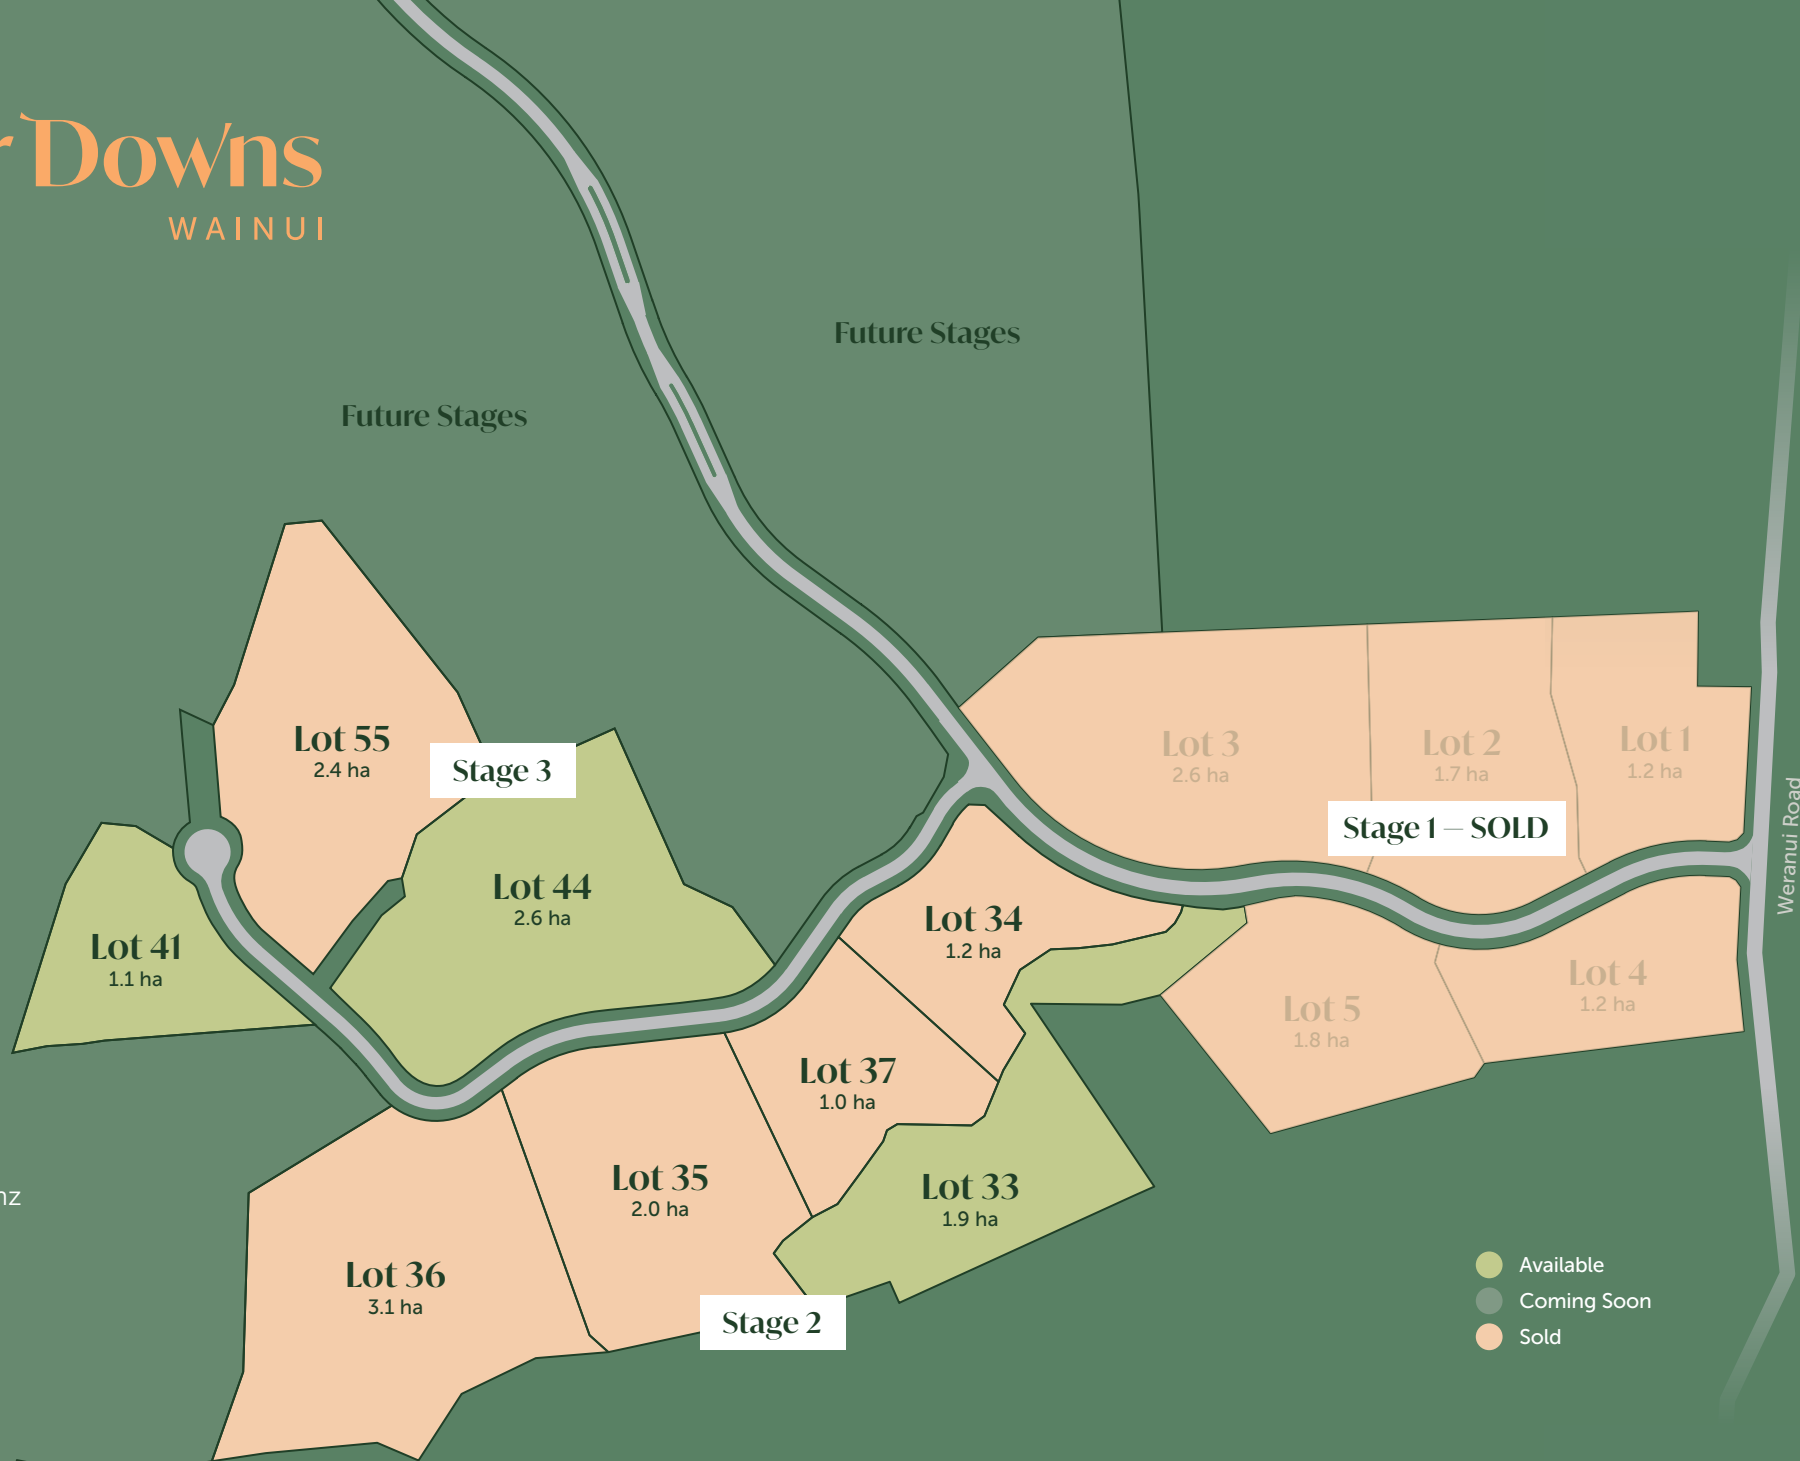

# Palliser Downs

WAINUI

**LOCATION**

Palliser Downs Drive,  
Wainui, New Zealand

**CONTACT**

**Will Stone**  
will@foundrygroup.co.nz  
+64 21 925 969

**VISIT**

palliserdowns.co.nz